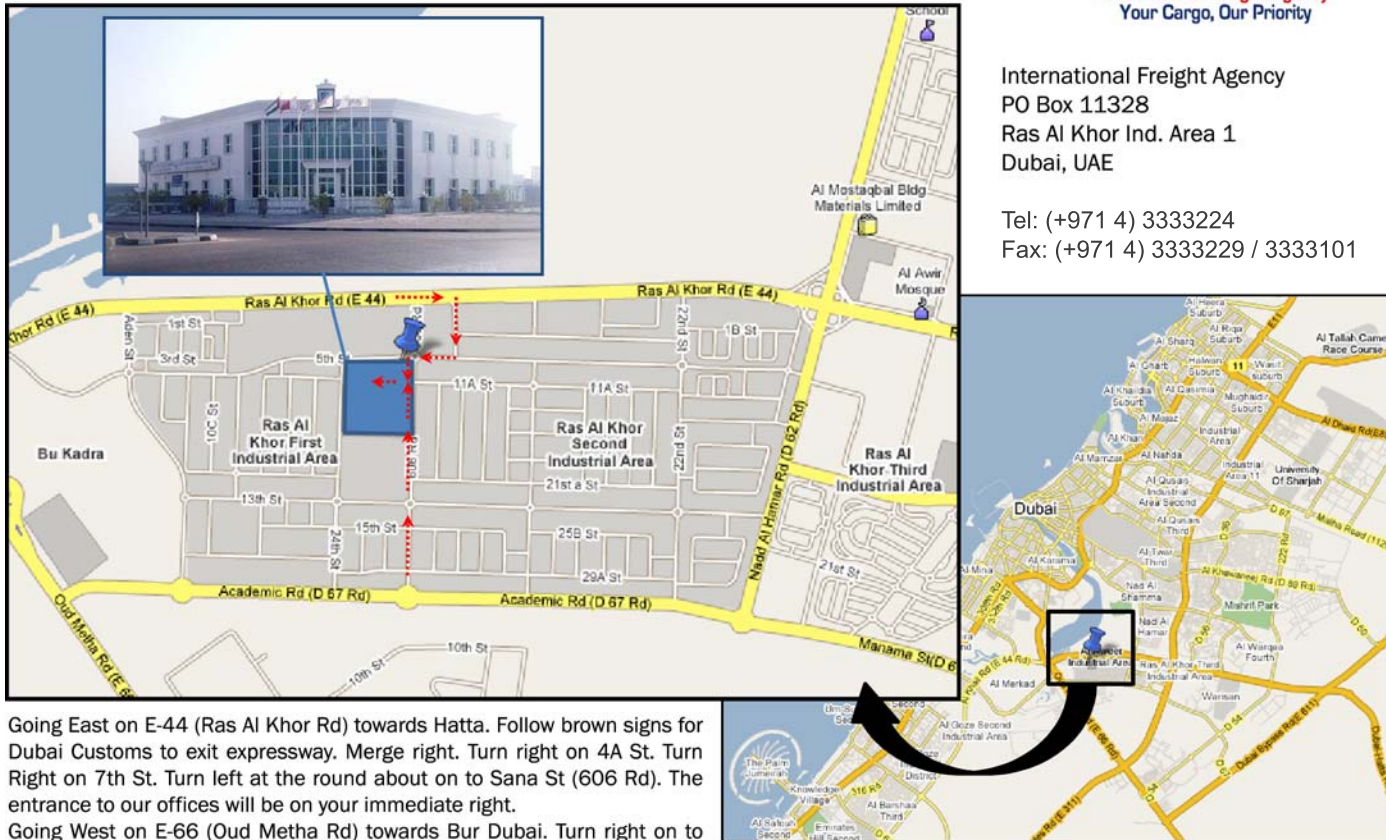

## Directions to International Freight Agency

International Freight Agency  
PO Box 11328  
Ras Al Khor Ind. Area 1  
Dubai, UAE

Tel: (+971 4) 3333224  
Fax: (+971 4) 3333229 / 3333101

Going East on E-44 (Ras Al Khor Rd) towards Hatta. Follow brown signs for Dubai Customs to exit expressway. Merge right. Turn right on 4A St. Turn Right on 7th St. Turn left at the round about on to Sana St (606 Rd). The entrance to our offices will be on your immediate right.  
Going West on E-66 (Oud Metha Rd) towards Bur Dubai. Turn right on to Academic Rd. Turn left at 2nd roundabout. Continue straight through 3 roundabouts. Just before 4th round about our offices will be on your left.